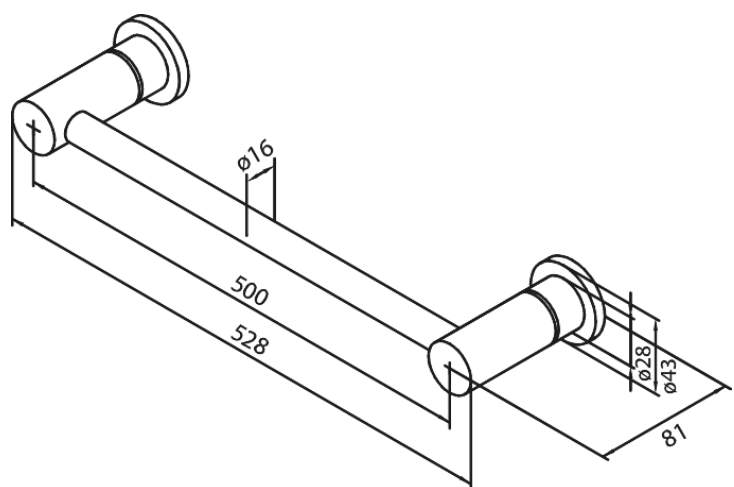

Silhouet

Towel Rail 500 mm

Article no.: 4830421
Finish: Matt White
Series: Silhouet

EAN no.: 5708516831648

FM Mattsson Mora Group Denmark
Hvidkærvej 48, 5250 Odense SV, DK-56416218

+45 88 33 00 34 damixa-international@fmm-mora.com